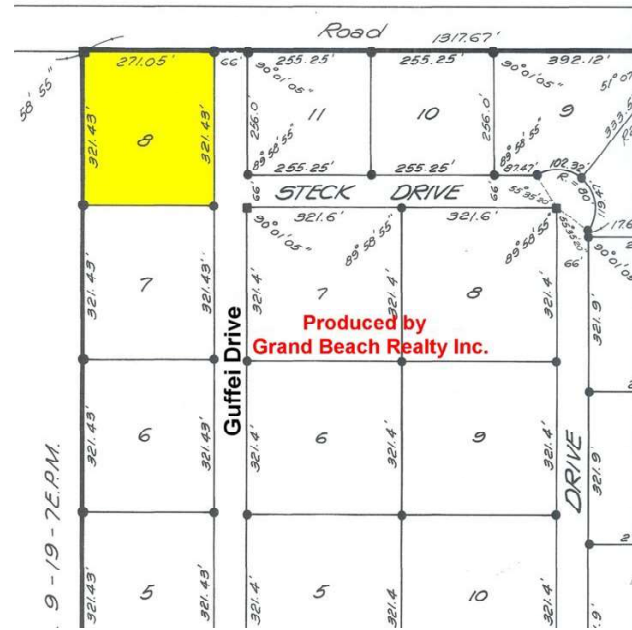

Direction & Street Map to 72 Guffei Drive, Belair, Mb.

Presented By:

Larry Guarino

YOUR LOCAL EXPERIENCED PROFESSIONAL

"Over 35 years of Real Estate experience"

Larry: (204) 771-5531 (Cell)

Office: (204) 754-3096 (Lake)

E-mail: office@grandbeachrealty.ca

NOTE

All information displayed is believed to be accurate
but is not guaranteed and should be independently verified.
No warranties or representations are made of any kind