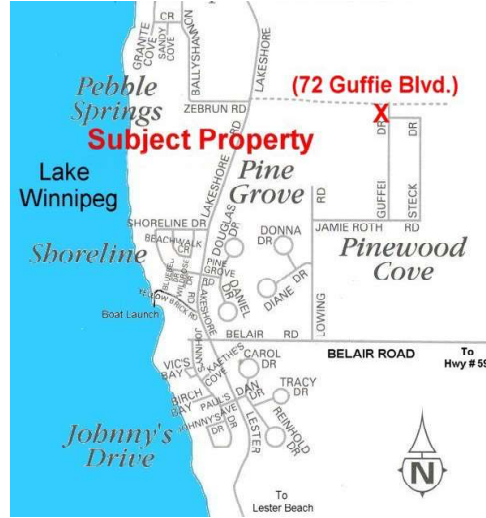

GENERAL INFORMATION

- Located in Belair, just past Grand Beach in the Lester Beach area.
- Address: 72 Guffei Road, Belair, Mb.
- Lot: approx. 2 acres (321' x 271')
- Well treed lot with many evergreens
- Lot is partially cleared with driveway installed and yard site cleared
- Very private lot
- Great Location close to Boat launch and Beach area
- Desirable area with neighbouring Year round Homes
- Hydro & telephone located at property line
- No time restrictions to build
- Taxes for 2024: approx. \$271.73 per year

Direction & Street Map to 72 Guffei Drive, Belair, Mb.

Presented By:

Larry Guarino

YOUR LOCAL EXPERIENCED PROFESSIONAL

"Over 35 years of Real Estate experience"

Larry: (204) 771-5531 (Cell)

Office: (204) 754-3096 (Lake)